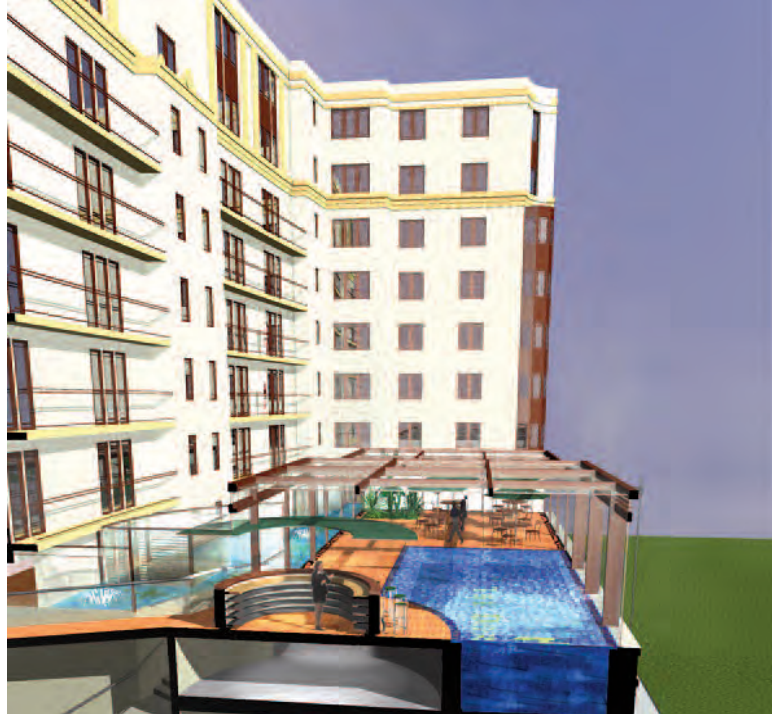

THE DORCHESTER HOTEL

PARK LANE, LONDON

**CLIENT:
THE DORCHESTER
GROUP**

Our long experience with the Hotel sector brought The Dorchester to us. This project was for a proposed roof extension and new leisure areas, incorporating penthouses and a Health Suite including Swimming Pool facing Hyde Park.

THE DORCHESTER HOTEL